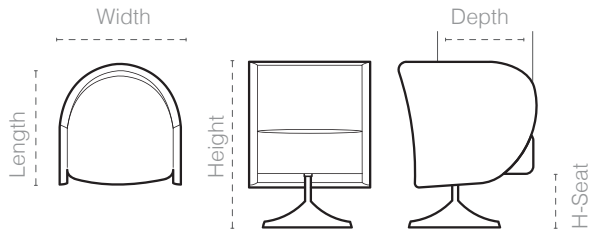

### Structure

Metal frame and cold cure polyurethane injected foam.

**Leg:** Metal **Cover:** Leather & Fabric

	Width	Length	Height	Depth	H-Seat
Size	64	65	78	51	47