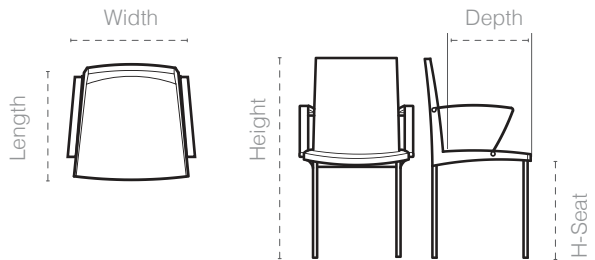

Italfoam

VERONA H I Armchair

VERONA H

Armchair

Structure

Metal frame and cold cure polyurethane injected foam.

Leg: Metal **Cover:** Leather & Fabric

| | Width | Length | Height | Depth | H-Seat |
|------|-------|--------|--------|-------|--------|
| Size | 52 | 57 | 86 | 44 | 46 |