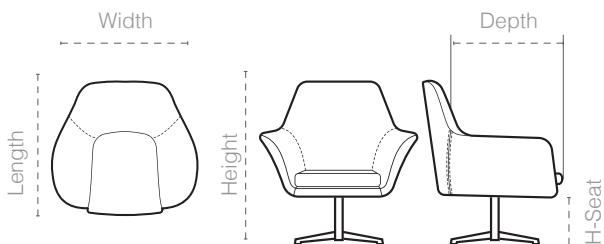

Italfoam

TURIN | Armchair

TURIN

Armchair

Structure

Metal frame and cold cure polyurethane injected foam.

Leg: Metal & Auto Return Mechanism

Cover: Leather & Fabric

	Width	Length	Height	Depth	H-Seat
Size	84	76	85	52	49