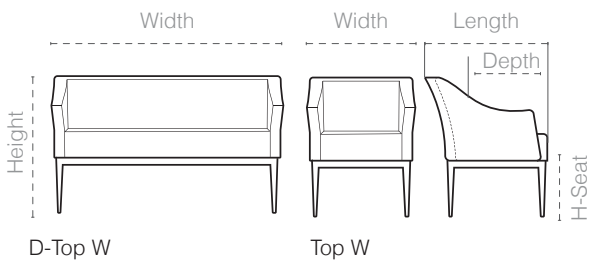

Italfoam

TOP W I Sofa

TOP W

Sofa

Structure

Metal frame and cold cure polyurethane injected foam.

Leg: Wood **Cover:** Leather & Fabric

3-seater-sofa

	Width	Length	Height	Depth	H-Seat
Size	140-64	72	82	55-50	47