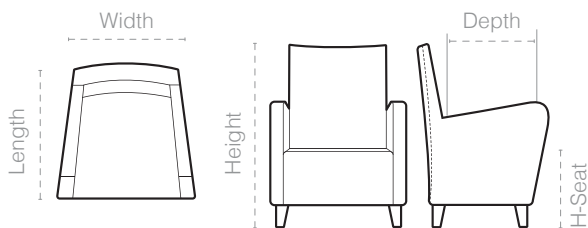

### Structure

Metal frame and cold cure polyurethane injected foam.

**Leg:** Wood **Cover:** Leather & Fabric

	Width	Length	Height	Depth	H-Seat
Size	74	71	107	48	46