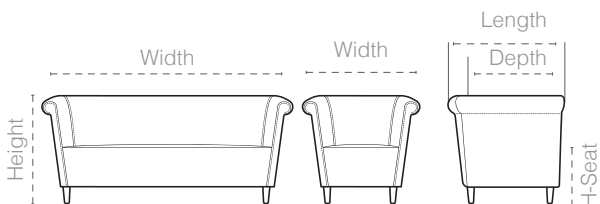

Italfoam

SUPER SOFT | Sofa

SUPER SOFT

Sofa

Structure

Metal frame and cold cure polyurethane injected foam.

Leg: Wood **Cover:** Leather & Fabric

3-seater-sofa

D-Super Soft

Super Soft

	Width	Length	Height	Depth	H-Seat
Size	167-81	72	74	48	49