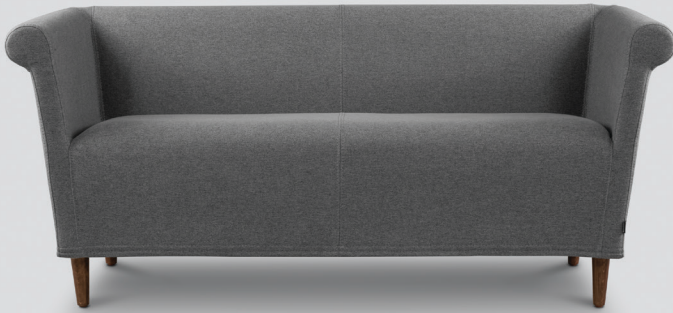

Italfoam

SUPER SOFT | Sofa

SUPER SOFT

Sofa

Structure

Metal frame and cold cure polyurethane injected foam.

Leg: Wood **Cover:** Leather & Fabric

3-seater-sofa

D-Super Soft

Super Soft

	Width	Length	Height	Depth	H-Seat
Size	167-81	72	74	48	49