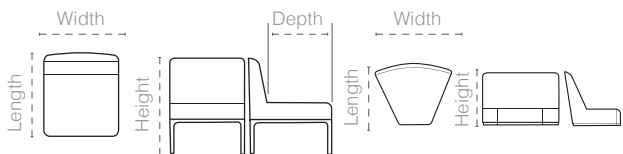

Italfoam

SOCIAL I Sofa

Social

Sofa

Structure

Metal frame and cold cure polyurethane injected foam.

Leg: Metal **Cover:** Leather & Fabric

Social Corner

Social Pouf

	Width	Length	Height	Depth	H-Seat
Size	66-60	67-60	77	49	41

Social Simple

Social Curve

	Width	Length	Height	Depth	H-Seat
Size	60-72	67-71	77-40	49-53	41