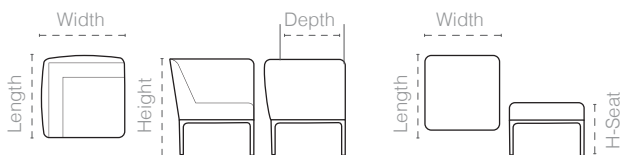

Italfoam

SOCIAL I Sofa

Social

Sofa

Structure

Metal frame and cold cure polyurethane injected foam.

Leg: Metal **Cover:** Leather & Fabric

Social Corner

Social Pouf

	Width	Length	Height	Depth	H-Seat
Size	66-60	67-60	77	49	41

Social Simple

Social Curve

	Width	Length	Height	Depth	H-Seat
Size	60-72	67-71	77-40	49-53	41