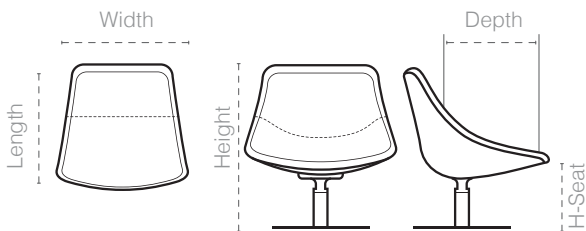

Italfoam

ROMANO I Armchair

ROMANO

Armchair

Structure

Metal frame and cold cure polyurethane injected foam.

Leg: Metal **Cover:** Leather & Fabric

	Width	Length	Height	Depth	H-Seat
Size	77	75	85	48	37