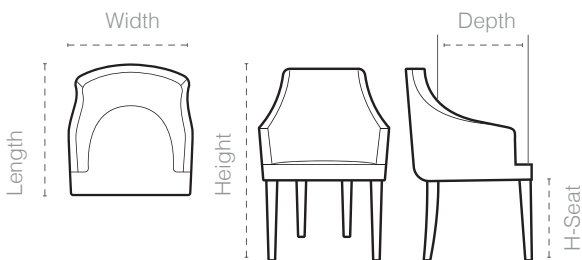

Italfoam

PRATO | Armchair

PRATO

Armchair

Structure

Metal frame and cold cure polyurethane injected foam.

Leg: Wood **Cover:** Leather & Fabric

	Width	Length	Height	Depth	H-Seat
Size	59	57	83	45	46