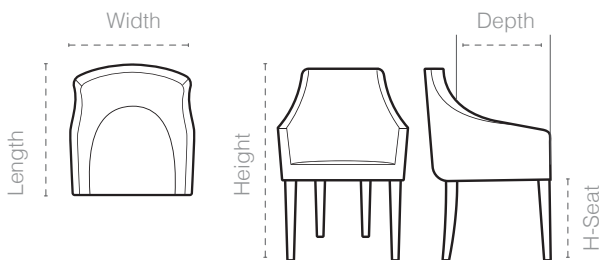

Italfoam

PARMA | Armchair

PARMA

Armchair

Structure

Metal frame and cold cure polyurethane injected foam.

Leg: Wood **Cover:** Leather & Fabric

	Width	Length	Height	Depth	H-Seat
Size	59	57	83	45	46