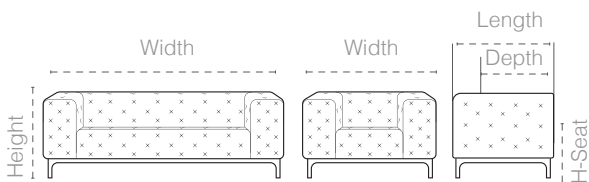

Italfoam

PALERMO | Sofa

PALERMO

Sofa

Structure

Metal frame and cold cure polyurethane injected foam.

Leg: Wood **Cover:** Fabric

3-seater-sofa

Palermo 225

Palermo 125

	Width	Length	Height	Depth	H-Seat
Size	226-125	95	76	55	47