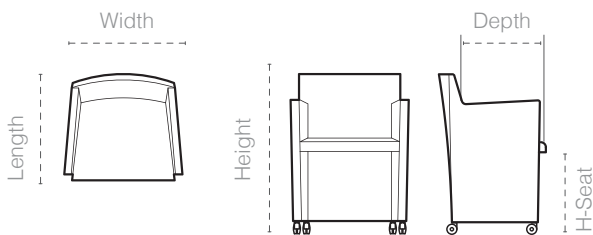

Italfoam

NINO I Armchair

NINO

Armchair

Structure

Metal frame and cold cure polyurethane injected foam.

Leg: Metal / Plastic (Plastic Wheel)

Cover: Leather & Fabric

	Width	Length	Height	Depth	H-Seat
Size	60	54	79	42	45