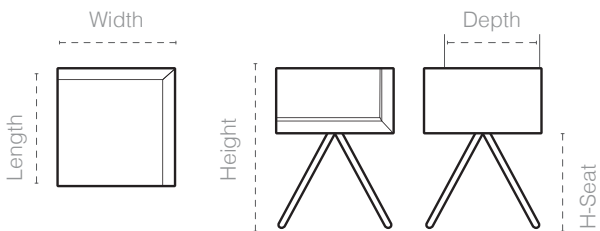

Italfoam

MULLER I Armchair

MULLER

Armchair

Structure

Metal frame and cold cure polyurethane injected foam.

Leg: Metal **Cover:** Leather & Fabric

	Width	Length	Height	Depth	H-Seat
Size	53	54	71	47	47