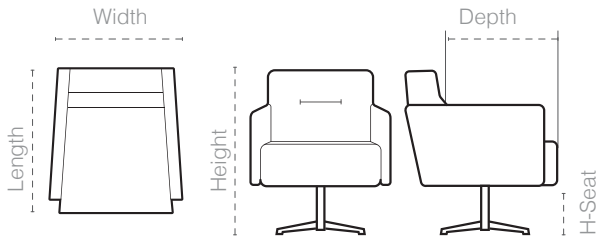

Italfoam

MARINA | Armchair

MARINA

Armchair

Structure

Metal frame and cold cure polyurethane injected foam.

Leg: Metal & Auto Return Mechanism

Cover: Leather & Fabric

	Width	Length	Height	Depth	H-Seat
Size	70	82	84	54	52