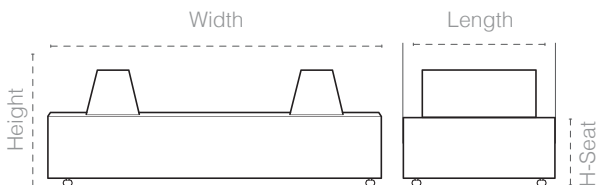

Italfoam

LIBERA | Sofa

LIBERA

Sofa

Structure

Metal frame and cold cure polyurethane injected foam.

Leg: Metal **Cover:** Leather & Fabric

| | Width | Length | Height | Depth | H-Seat |
|------|-------|--------|--------|-------|--------|
| Size | 220 | 100 | 74 | - | 41 |