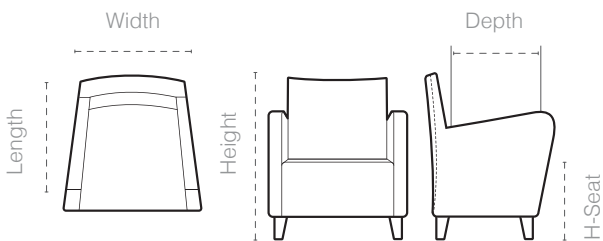

#### Structure

Metal frame and cold cure polyurethane injected foam.

**Leg:** Wood **Cover:** Leather & Fabric

	Width	Length	Height	Depth	H-Seat
Size	74	75	83	48	45