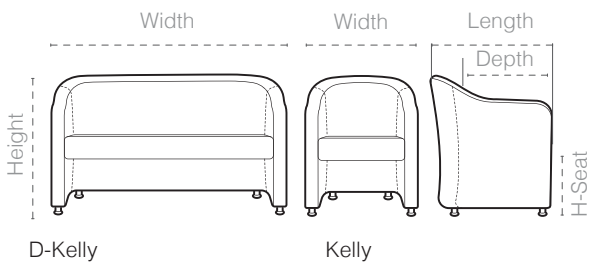

## Structure

Metal frame and cold cure polyurethane injected foam.

**Leg:** Metal / Plastic **Cover:** Leather & Fabric

## 3-seater-sofa

	Width	Length	Height	Depth	H-Seat
Size	128-67	66	75	50	42