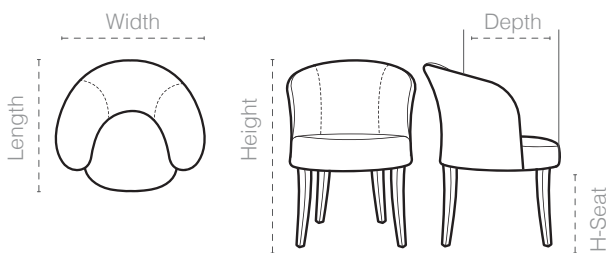

Italfoam

GULF I Armchair

GULF

Armchair

Structure

Metal frame and cold cure polyurethane injected foam.

Leg: Wood **Cover:** Leather & Fabric

	Width	Length	Height	Depth	H-Seat
Size	61	59	80	46	47