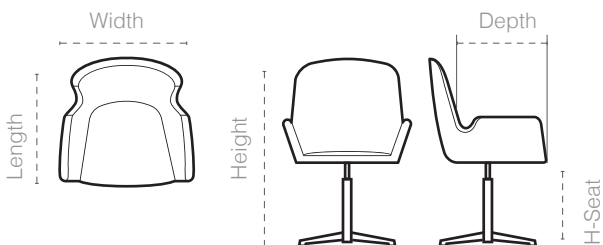

Italfoam

FOX I Armchair

FOX

Armchair

Structure

Metal frame and cold cure polyurethane injected foam.

Leg: Metal & Auto Return Mechanism

Cover: Leather & Fabric

	Width	Length	Height	Depth	H-Seat
Size	58	57	78	42	46