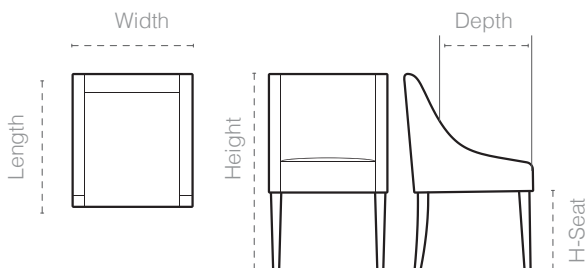

Italfoam

CARINA | Armchair

CARINA

Armchair

Structure

Metal frame and cold cure polyurethane injected foam.

Leg: Wood **Cover:** Leather & Fabric

	Width	Length	Height	Depth	H-Seat
Size	56	62	90	43	49