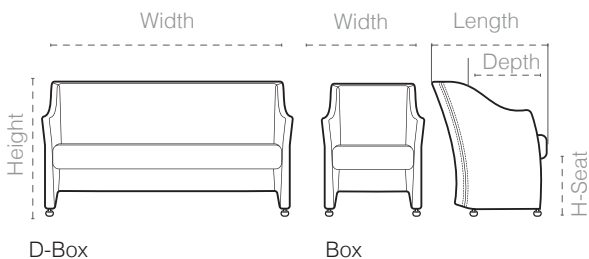

## BOX

Sofa

### 3-seater-sofa

	Width	Length	Height	Depth	H-Seat
Size	140-65	73	78	55-50	45