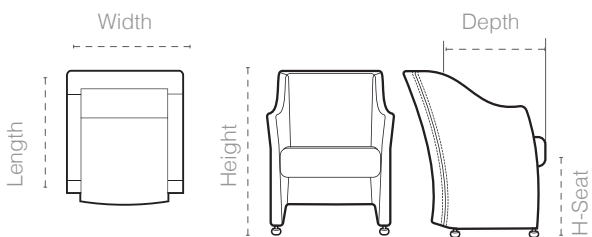

Italfoam

BOX I Armchair

BOX

Armchair

Structure

Metal frame and cold cure polyurethane injected foam.

Leg: Metal **Cover:** Leather & Fabric

	Width	Length	Height	Depth	H-Seat
Size	65	73	78	50	45