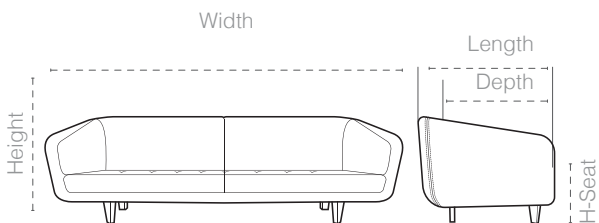

Italfoam

BERGAMO | Sofa

BERGAMO

Sofa

Structure

Metal frame and cold cure polyurethane injected foam.

Leg: Wood **Cover:** Leather & Fabric

	Width	Length	Height	Depth	H-Seat
Size	241	92	72	60	40