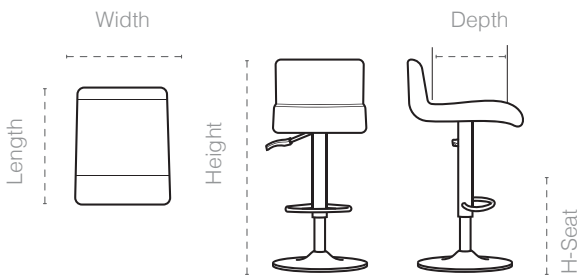

### Structure

Metal frame and cold cure polyurethane injected foam.

**Leg:** Metal **Cover:** Leather & Fabric

	Width	Length	Height	Depth	H-Seat
Size	38	46	60-85	38	60-85