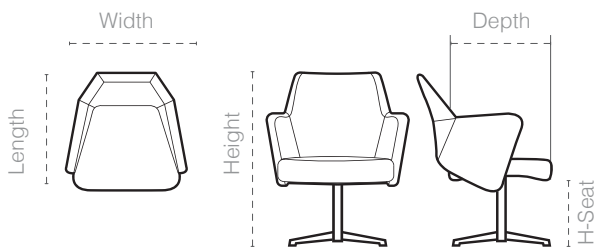

## ALFA

Armchair

### Structure

Metal frame and cold cure polyurethane injected foam.

**Leg:** Metal & Auto Return Mechanism

**Cover:** Leather & Fabric

	Width	Length	Height	Depth	H-Seat
Size	65	63	84	51	50