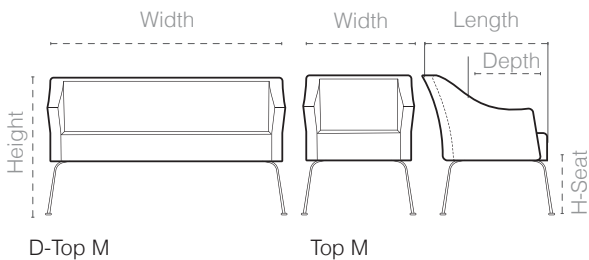

Italfoam

TOP M I Sofa

TOP M

Sofa

Structure

Metal frame and cold cure polyurethane injected foam.

Leg: Metal **Cover:** Leather & Fabric

3-seater-sofa

	Width	Length	Height	Depth	H-Seat
Size	140-64	72	82	55-50	49