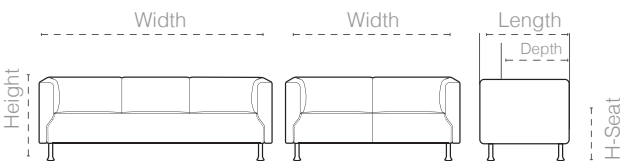

Italfoam

FLORENCE | Sofa

FLORENCE

Sofa

Structure

Metal frame and cold cure polyurethane injected foam.

Leg: Metal **Cover:** Leather & Fabric

Florence 90

W	L	H	D
83	77	70	56

Florence 200

Florence 150

	Width	Length	Height	Depth	H-Seat
Size	200-152	77	70	56	42