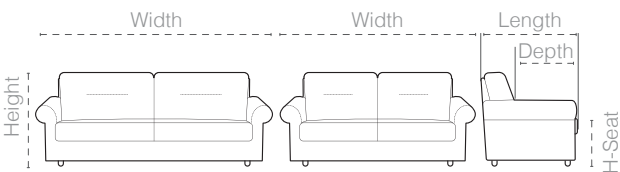

### Structure

Metal frame and cold cure polyurethane injected foam.

**Leg:** Wood **Cover:** Leather & Fabric

Capri 110

W	L	H	D
108	88	87	54

Capri 220

Capri 180

	Width	Length	Height	Depth	H-Seat
Size	220-180	88	87	54	47