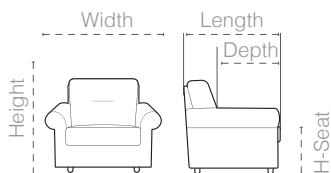

### Structure

Metal frame and cold cure polyurethane injected foam.

**Leg:** Wood **Cover:** Leather & Fabric

Capri 110

W	L	H	D
108	88	87	54

Capri 220

Capri 180

	Width	Length	Height	Depth	H-Seat
Size	220-180	88	87	54	47